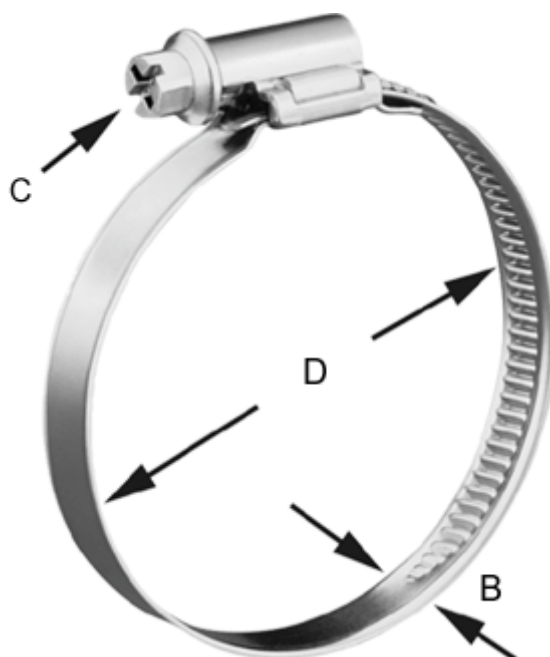

Article number: 021367703070

Description: Worm Drive Hose Clip  
TORRO 60-80/12 C7 W3

## Measures

---

C (screw type) = C7 - 7mm

Diameter D = 60-80

Width B = 12.0